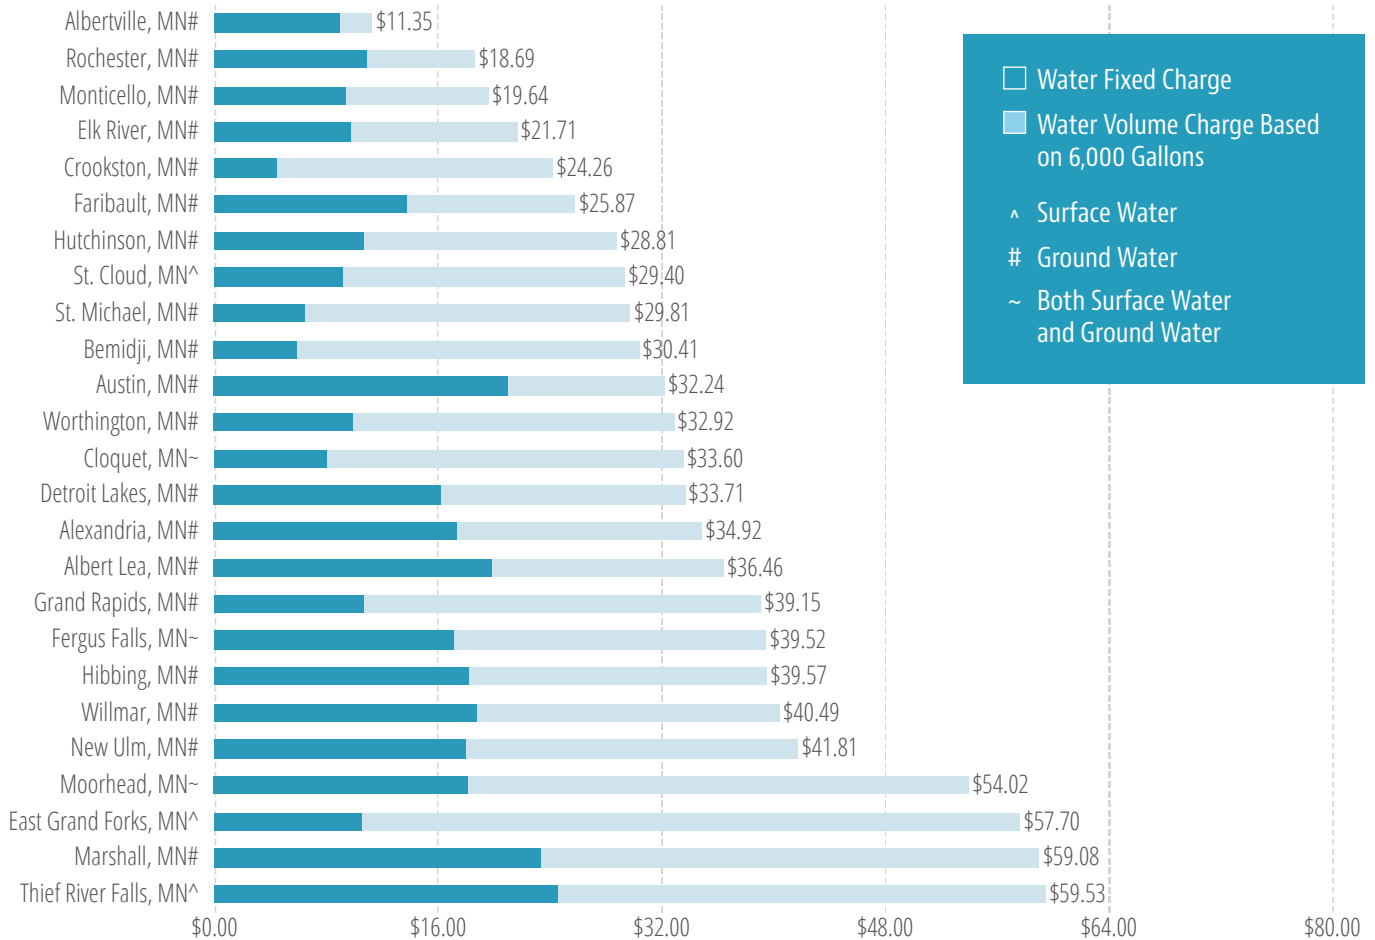

MINNESOTA

(Excluding Minneapolis/St. Paul Metro)

TYPICAL MONTHLY RESIDENTIAL WATER UTILITY BILL (\$)

Copyright 2023 © AE2S - All Rights